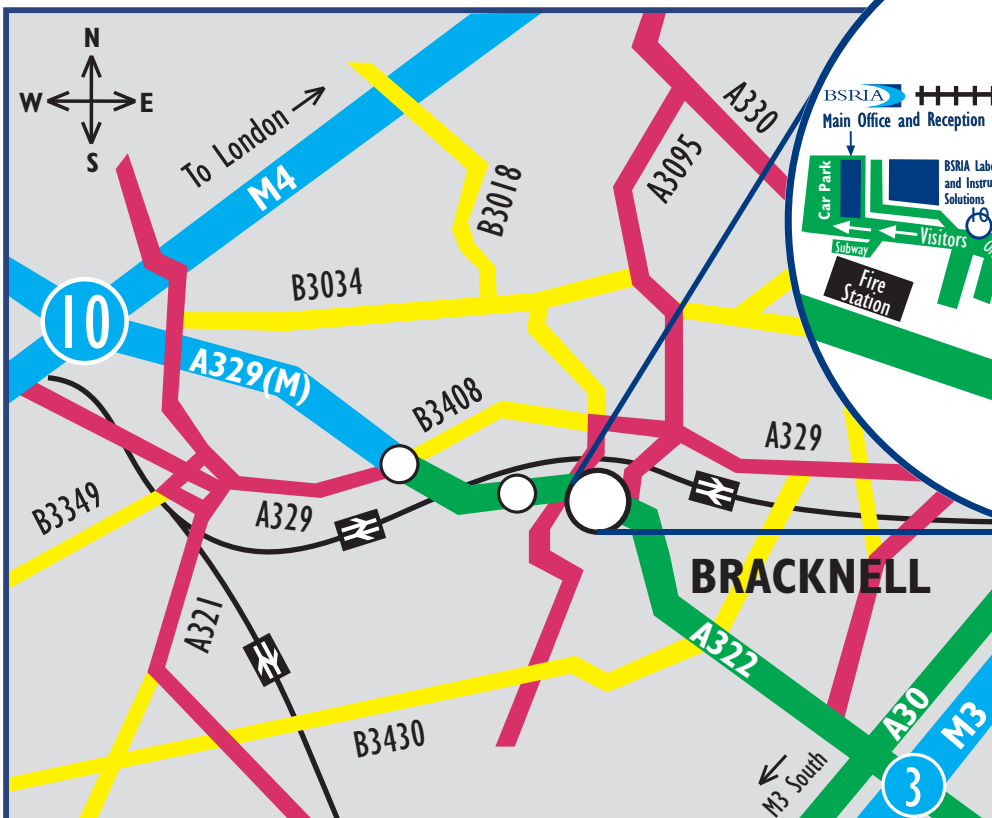

FROM M4

- A. Leave the M4 at junction 10 and head east on the A329M to Bracknell
- B. Follow the A329M until it becomes A329
- C. At the first roundabout go straight across towards Bracknell & Ascot
- D. Waitrose Warehouse will be on right
- E. At the next roundabout (Twin Bridges) go straight over (second exit)
- F. Pass the Beafeater on the right hand side
- G. Pass the Bracknell Fire Station on the left
- H. Turn left into Old Bracknell Lane West (slip road)
- I. BSRIA's 2 offices are located at the end of the road. All visitors should proceed to the last building in the road - Red Building - where there is parking and report to reception. **Please do not go to the first BSRIA building.**

WALKING DIRECTIONS FROM BRACKNELL TRAIN STATION

FROM M3

1. Leave M3 at junction 3
2. Follow signs for A322 (Bracknell / Ascot Races / Legoland)
3. Follow dual carriageway straight over the first set of traffic lights
4. Follow signs for A322 Bracknell
5. Continue along dual carriageway under bridge
6. Keep to the left hand side of the road (the right hand lane forks going to Ascot/Legoland)
7. Stay on the left still on the dual carriageway
8. Come to a roundabout - go straight across
9. Continue on A322
10. Go straight across at the traffic lights (Hilton Hotel and Sainsburys on the left)
11. At the next roundabout go straight over (2nd exit)
12. Pass Bracknell Sports & Leisure Centre on the left
13. Next roundabout take 2nd exit still on A322 (heading towards M4)
14. In approx 400 yards (traffic island on right) turn right into Old Bracknell Lane West
15. BSRIA's 2 offices are located at the end of the road. All visitors should proceed to the last building in the road - Red Building - where there is parking and report to reception. **Please do not go to the first BSRIA building.**