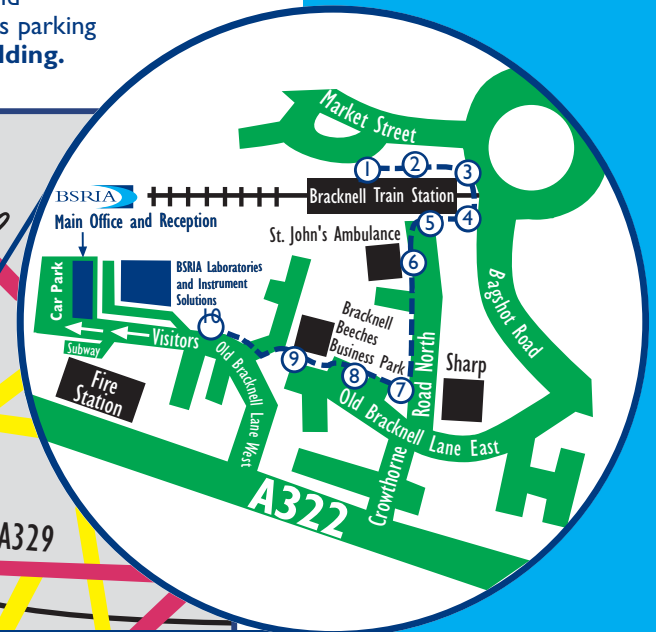

FROM M4

- A. Leave the M4 at junction 10 and head east on the A329M to Bracknell
- B. Follow the A329M until it becomes A329
- C. At the first roundabout go straight across towards Bracknell & Ascot
- D. Waitrose Warehouse will be on right
- E. At the next roundabout (Twin Bridges) go straight over (second exit)
- F. Pass the Beafeater on the right hand side
- G. Pass the Bracknell Fire Station on the left
- H. Turn left into Old Bracknell Lane West (slip road)
- I. BSRIA's 2 offices are located at the end of the road. All visitors should proceed to the last building in the road - Red Building - where there is parking and report to reception. **Please do not go to the first BSRIA building.**

WALKING DIRECTIONS FROM BRACKNELL TRAIN STATION

FROM M3

1. Leave M3 at junction 3
2. Follow signs for A322 (Bracknell / Ascot Races / Legoland)
3. Follow dual carriageway straight over the first set of traffic lights
4. Follow signs for A322 Bracknell
5. Continue along dual carriageway under bridge
6. Keep to the left hand side of the road (the right hand lane forks going to Ascot/Legoland)
7. Stay on the left still on the dual carriageway
8. Come to a roundabout - go straight across
9. Continue on A322
10. Go straight across at the traffic lights (Hilton Hotel and Sainsburys on the left)
11. At the next roundabout go straight over (2nd exit)
12. Pass Bracknell Sports & Leisure Centre on the left
13. Next roundabout take 2nd exit still on A322 (heading towards M4)
14. In approx 400 yards (traffic island on right) turn right into Old Bracknell Lane West
15. BSRIA's 2 offices are located at the end of the road. All visitors should proceed to the last building in the road - Red Building - where there is parking and report to reception. **Please do not go to the first BSRIA building.**